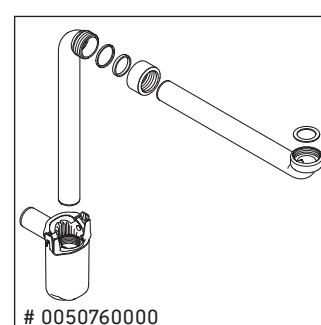

White Tulip

WT 4252

Mounting instructions

White Tulip # 236310

Instructions for use

The bathroom furniture range complies with the standards and guidelines applicable at the time of delivery and is designed for use in bathrooms. Direct contact with water should be avoided, for example, when showering.