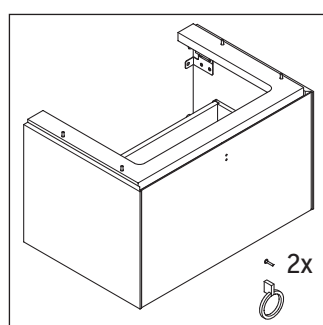

White Tulip

WT 4252

Mounting instructions

White Tulip # 236310

Instructions for use

The bathroom furniture range complies with the standards and guidelines applicable at the time of delivery and is designed for use in bathrooms. Direct contact with water should be avoided, for example, when showering.