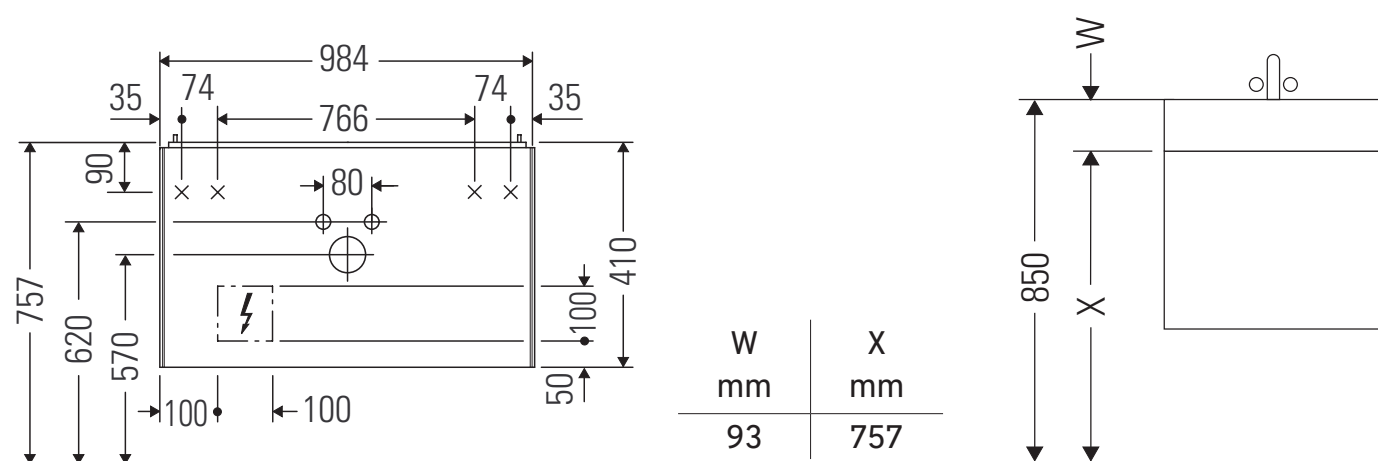

White Tulip

WT 4252

Mounting instructions

White Tulip # 236310

Instructions for use

The bathroom furniture range complies with the standards and guidelines applicable at the time of delivery and is designed for use in bathrooms. Direct contact with water should be avoided, for example, when showering.