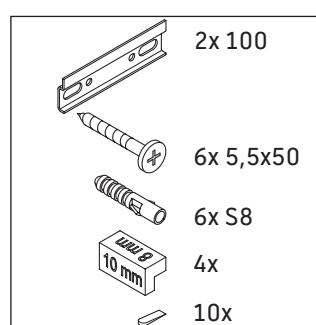

White Tulip

WT 4252

Mounting instructions

White Tulip # 236310

Instructions for use

The bathroom furniture range complies with the standards and guidelines applicable at the time of delivery and is designed for use in bathrooms. Direct contact with water should be avoided, for example, when showering.