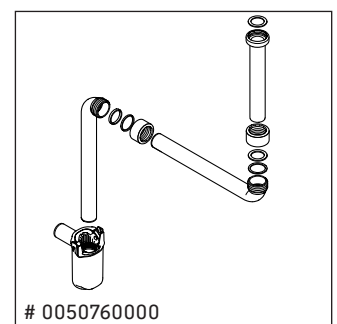

## Mounting instructions

White Tulip # 236243