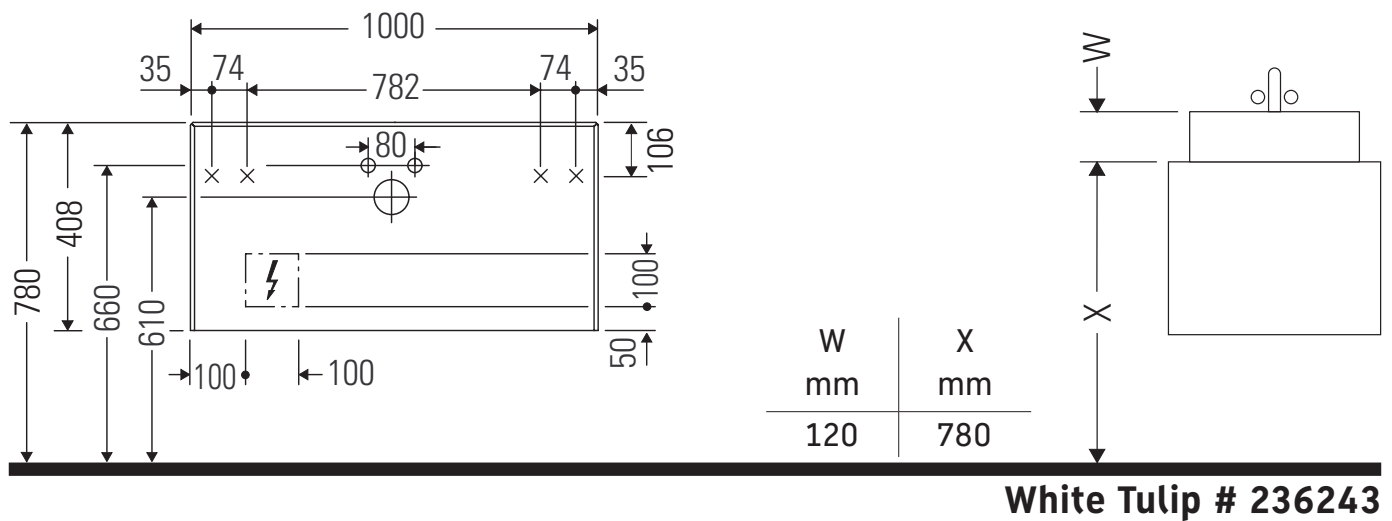

## Mounting instructions

White Tulip # 236243