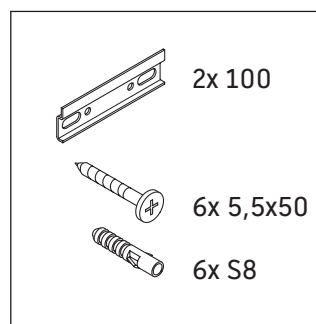

## Mounting instructions

White Tulip # 236243