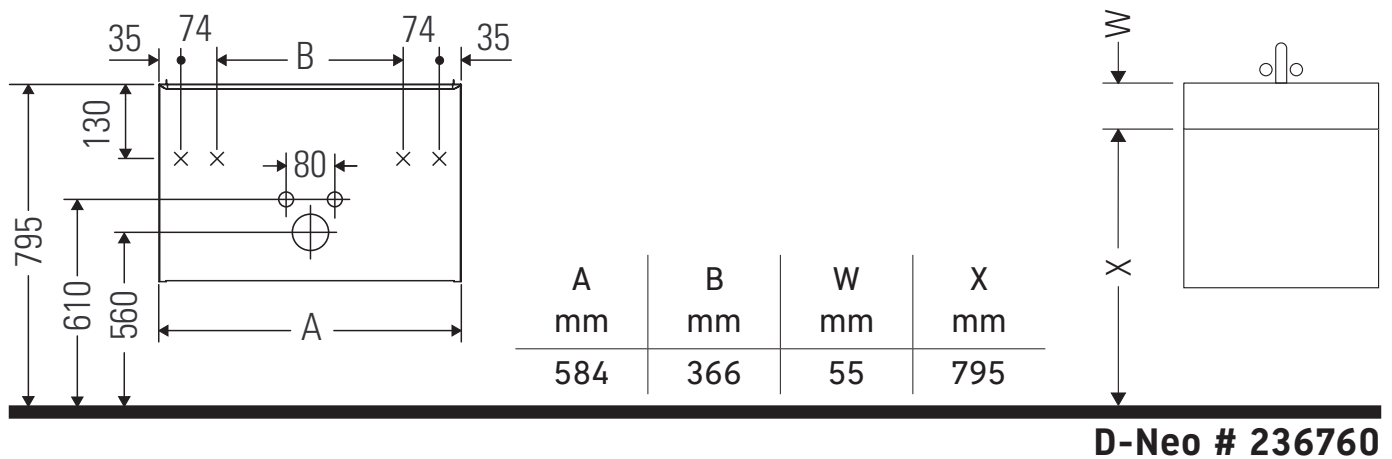

D-Neo

DE 4249

Mounting instructions

Instructions for use

The bathroom furniture range complies with the standards and guidelines applicable at the time of delivery and is designed for use in bathrooms. Direct contact with water should be avoided, for example, when showering.