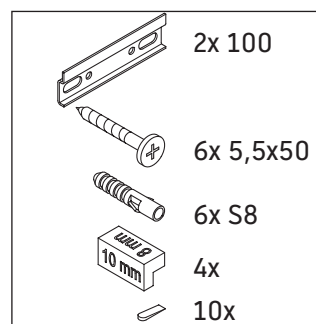

D-Neo

DE 4249

Mounting instructions

Instructions for use

The bathroom furniture range complies with the standards and guidelines applicable at the time of delivery and is designed for use in bathrooms. Direct contact with water should be avoided, for example, when showering.