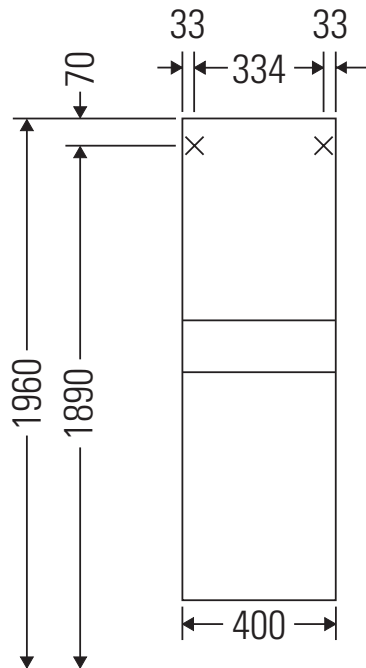

Zencha

ZE 1353 L/R

Mounting instructions

Instructions for use

The bathroom furniture range complies with the standards and guidelines applicable at the time of delivery and is designed for use in bathrooms. Direct contact with water should be avoided, for example, when showering.