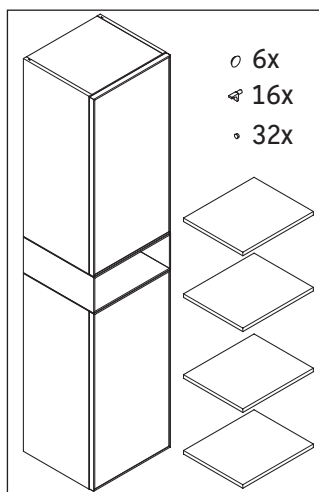

Zencha

ZE 1353 L/R

Mounting instructions

Instructions for use

The bathroom furniture range complies with the standards and guidelines applicable at the time of delivery and is designed for use in bathrooms. Direct contact with water should be avoided, for example, when showering.