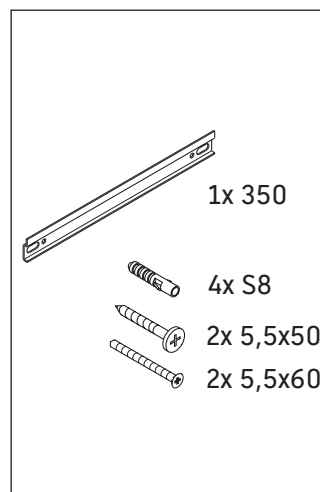

Zencha

ZE 1353 L/R

Mounting instructions

Instructions for use

The bathroom furniture range complies with the standards and guidelines applicable at the time of delivery and is designed for use in bathrooms. Direct contact with water should be avoided, for example, when showering.