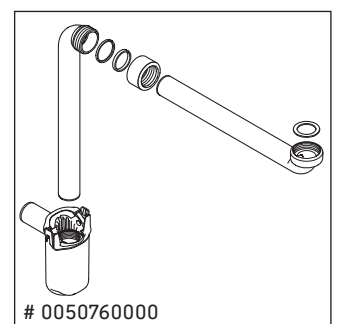

Zencha

ZE 4810

Mounting instructions

Zencha

Instructions for use

The bathroom furniture range complies with the standards and guidelines applicable at the time of delivery and is designed for use in bathrooms. Direct contact with water should be avoided, for example, when showering.