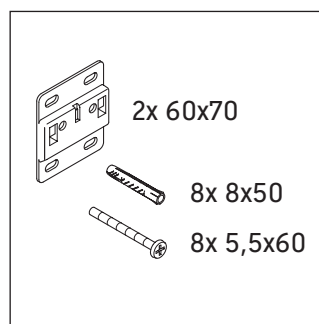

Zencha

ZE 4810

Mounting instructions

Zencha

Instructions for use

The bathroom furniture range complies with the standards and guidelines applicable at the time of delivery and is designed for use in bathrooms. Direct contact with water should be avoided, for example, when showering.