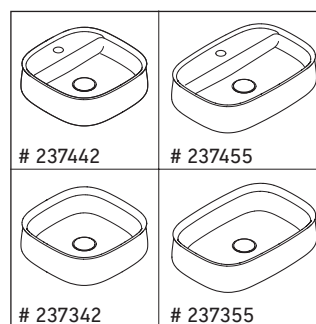

Zencha

ZE 4810

Mounting instructions

Zencha

Instructions for use

The bathroom furniture range complies with the standards and guidelines applicable at the time of delivery and is designed for use in bathrooms. Direct contact with water should be avoided, for example, when showering.