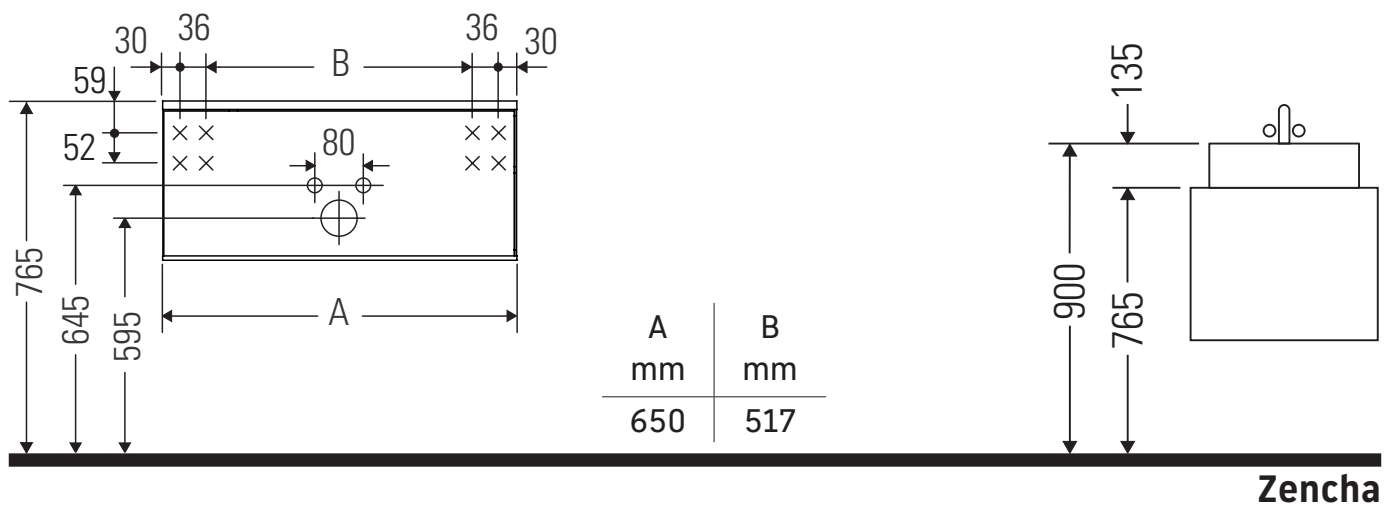

Zencha

ZE 4810

Mounting instructions

Zencha

Instructions for use

The bathroom furniture range complies with the standards and guidelines applicable at the time of delivery and is designed for use in bathrooms. Direct contact with water should be avoided, for example, when showering.