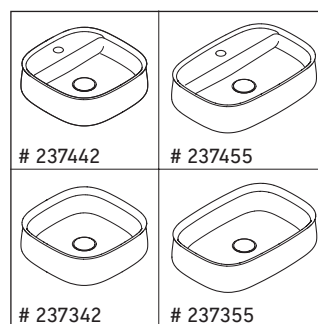

Zencha

ZE 4812 L/R

Mounting instructions

Zencha

Instructions for use

The bathroom furniture range complies with the standards and guidelines applicable at the time of delivery and is designed for use in bathrooms. Direct contact with water should be avoided, for example, when showering.