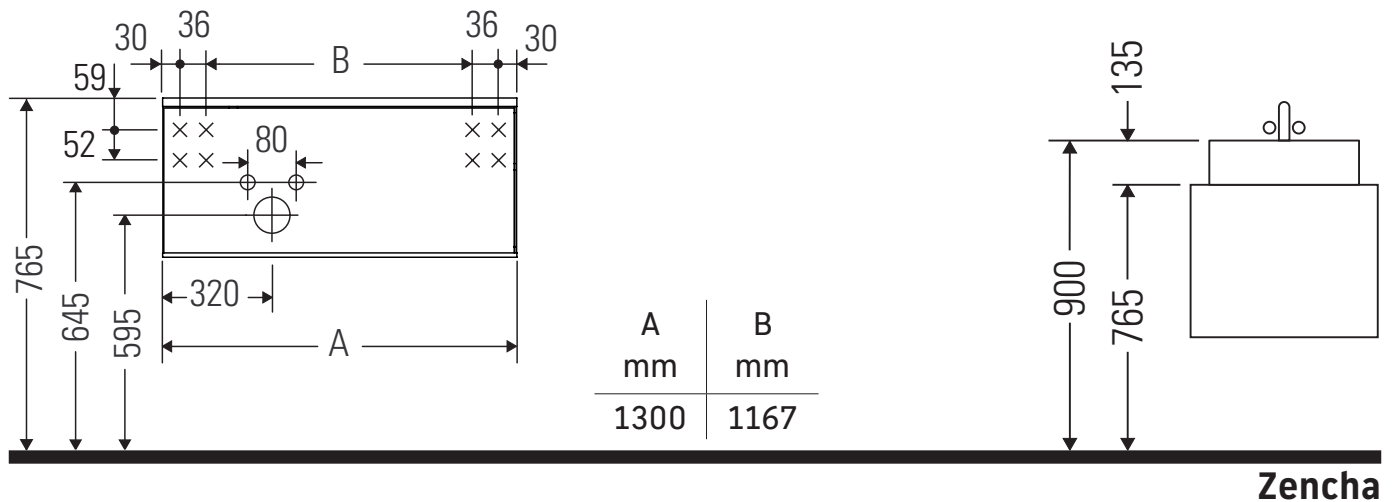

Zencha

ZE 4812 L/R

Mounting instructions

Zencha

Instructions for use

The bathroom furniture range complies with the standards and guidelines applicable at the time of delivery and is designed for use in bathrooms. Direct contact with water should be avoided, for example, when showering.