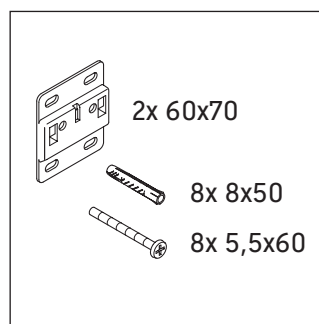

Zencha

ZE 4812 L/R

Mounting instructions

Zencha

Instructions for use

The bathroom furniture range complies with the standards and guidelines applicable at the time of delivery and is designed for use in bathrooms. Direct contact with water should be avoided, for example, when showering.