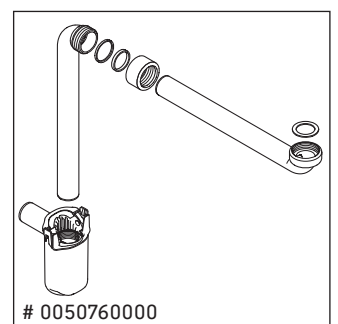

Zencha

ZE 4812 L/R

Mounting instructions

Zencha

Instructions for use

The bathroom furniture range complies with the standards and guidelines applicable at the time of delivery and is designed for use in bathrooms. Direct contact with water should be avoided, for example, when showering.