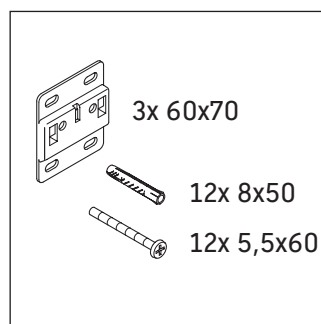

Zencha

ZE 4817

Mounting instructions

Instructions for use

The bathroom furniture range complies with the standards and guidelines applicable at the time of delivery and is designed for use in bathrooms. Direct contact with water should be avoided, for example, when showering.