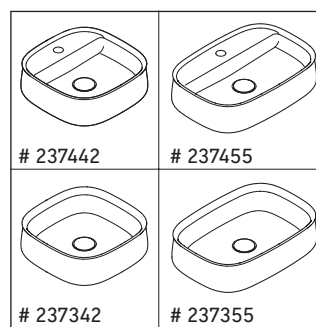

Zencha

ZE 4817

Mounting instructions

Instructions for use

The bathroom furniture range complies with the standards and guidelines applicable at the time of delivery and is designed for use in bathrooms. Direct contact with water should be avoided, for example, when showering.