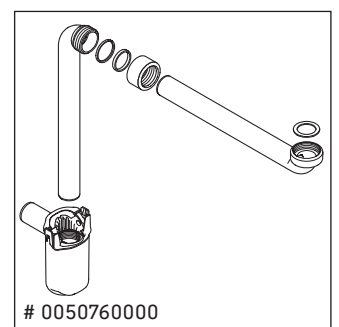

Zencha

ZE 4817

Mounting instructions

Instructions for use

The bathroom furniture range complies with the standards and guidelines applicable at the time of delivery and is designed for use in bathrooms. Direct contact with water should be avoided, for example, when showering.