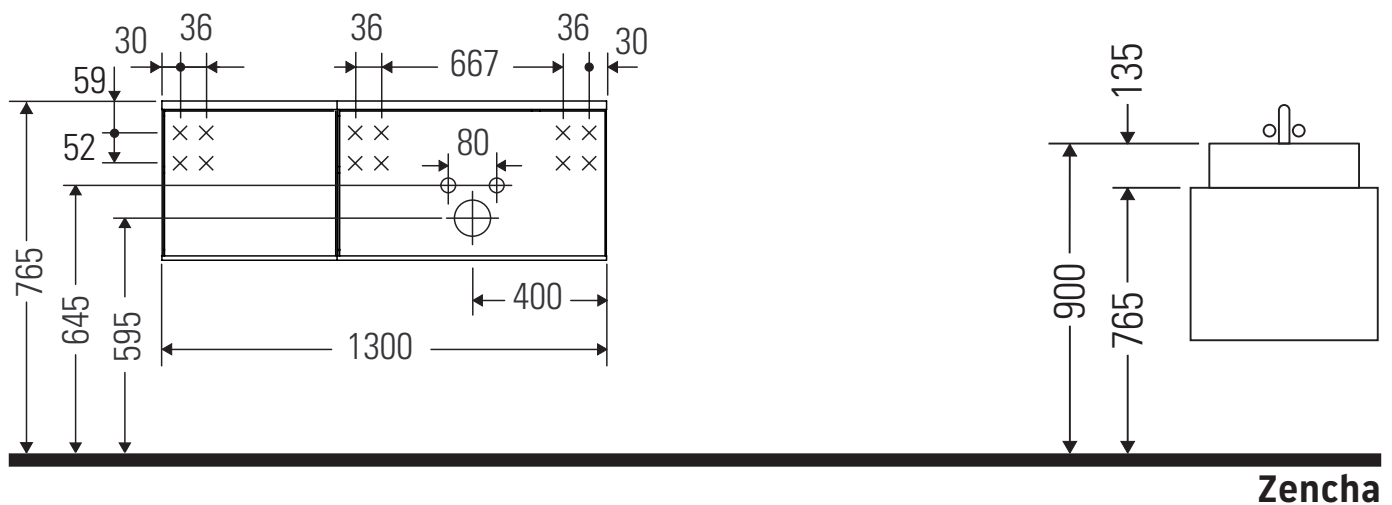

Zencha

ZE 4817

Mounting instructions

Instructions for use

The bathroom furniture range complies with the standards and guidelines applicable at the time of delivery and is designed for use in bathrooms. Direct contact with water should be avoided, for example, when showering.