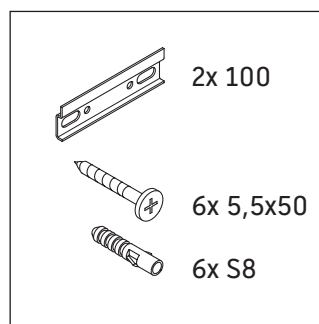

Zencha

ZE 4823

Mounting instructions

Instructions for use

The bathroom furniture range complies with the standards and guidelines applicable at the time of delivery and is designed for use in bathrooms. Direct contact with water should be avoided, for example, when showering.