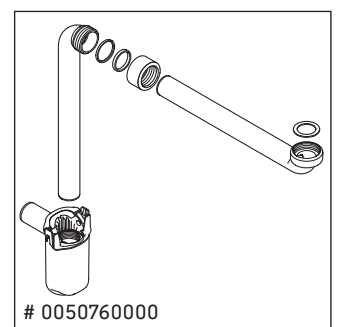

Zencha

ZE 4823

Mounting instructions

Instructions for use

The bathroom furniture range complies with the standards and guidelines applicable at the time of delivery and is designed for use in bathrooms. Direct contact with water should be avoided, for example, when showering.