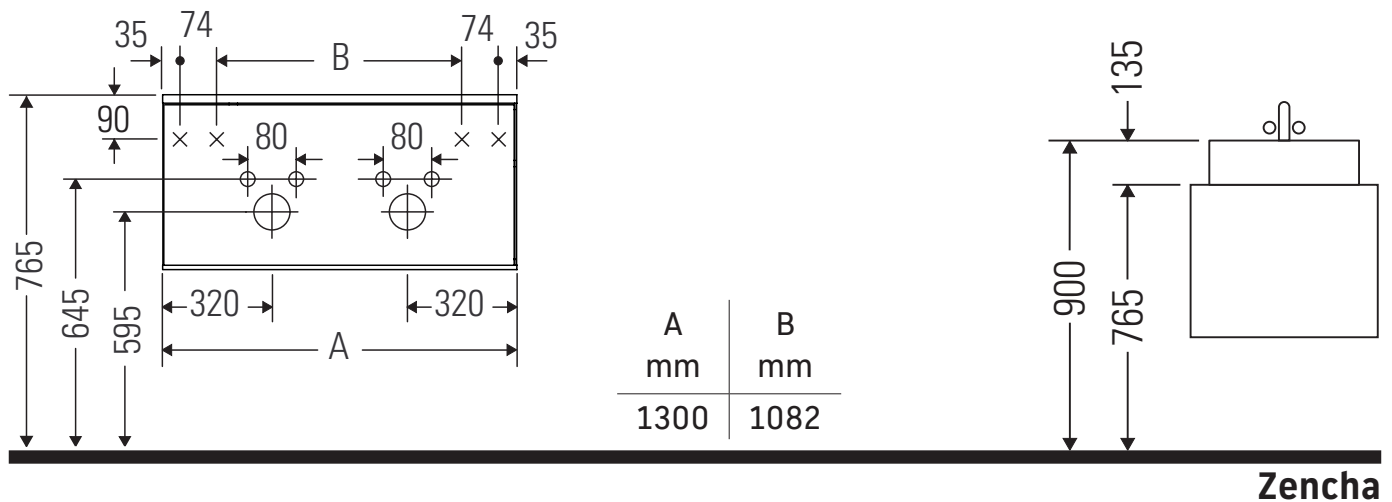

Zencha

ZE 4823

Mounting instructions

Instructions for use

The bathroom furniture range complies with the standards and guidelines applicable at the time of delivery and is designed for use in bathrooms. Direct contact with water should be avoided, for example, when showering.