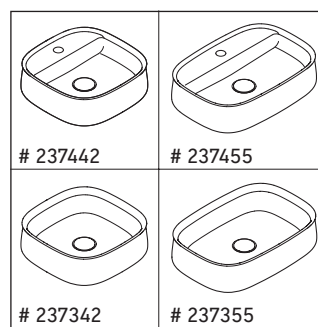

Zencha

ZE 4823

Mounting instructions

Instructions for use

The bathroom furniture range complies with the standards and guidelines applicable at the time of delivery and is designed for use in bathrooms. Direct contact with water should be avoided, for example, when showering.