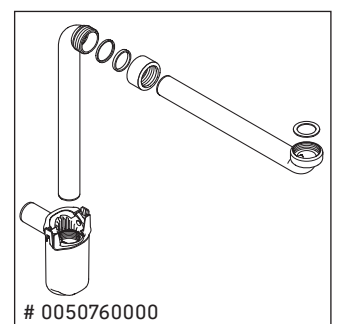

Zencha

ZE 4826

Mounting instructions

Zencha

Instructions for use

The bathroom furniture range complies with the standards and guidelines applicable at the time of delivery and is designed for use in bathrooms. Direct contact with water should be avoided, for example, when showering.