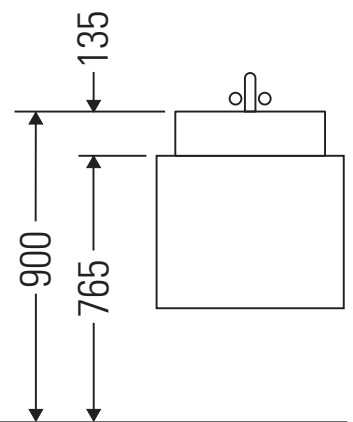

Zencha

ZE 4826

Mounting instructions

Zencha

Instructions for use

The bathroom furniture range complies with the standards and guidelines applicable at the time of delivery and is designed for use in bathrooms. Direct contact with water should be avoided, for example, when showering.