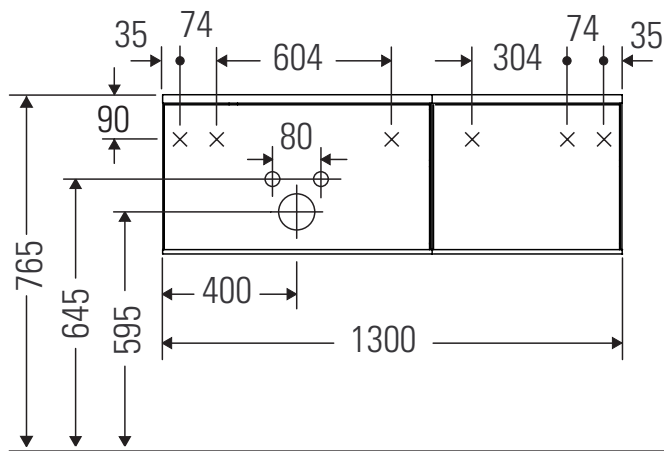

Zencha

ZE 4826

Mounting instructions

Zencha

Instructions for use

The bathroom furniture range complies with the standards and guidelines applicable at the time of delivery and is designed for use in bathrooms. Direct contact with water should be avoided, for example, when showering.