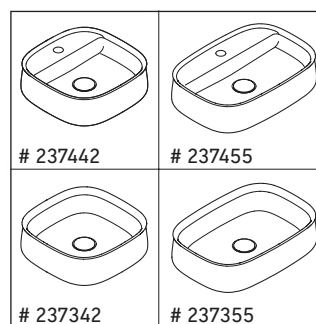

Zencha

ZE 4826

Mounting instructions

Zencha

Instructions for use

The bathroom furniture range complies with the standards and guidelines applicable at the time of delivery and is designed for use in bathrooms. Direct contact with water should be avoided, for example, when showering.