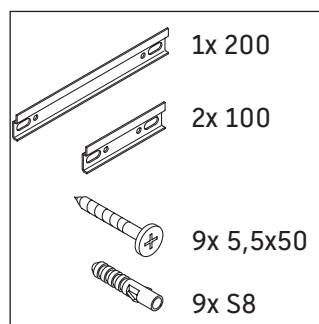

Zencha

ZE 4826

Mounting instructions

Zencha

Instructions for use

The bathroom furniture range complies with the standards and guidelines applicable at the time of delivery and is designed for use in bathrooms. Direct contact with water should be avoided, for example, when showering.