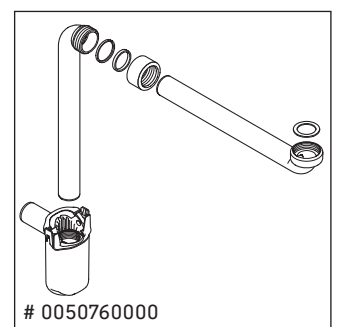

Zencha

ZE 4828

Mounting instructions

Zencha

Instructions for use

The bathroom furniture range complies with the standards and guidelines applicable at the time of delivery and is designed for use in bathrooms. Direct contact with water should be avoided, for example, when showering.