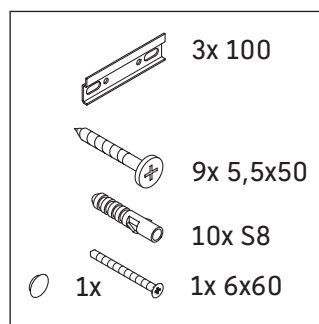

Zencha

ZE 4828

Mounting instructions

Zencha

Instructions for use

The bathroom furniture range complies with the standards and guidelines applicable at the time of delivery and is designed for use in bathrooms. Direct contact with water should be avoided, for example, when showering.