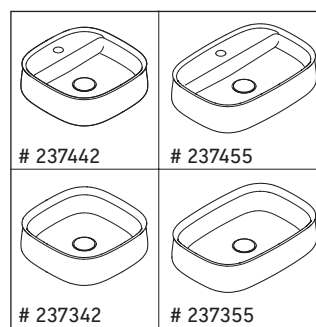

Zencha

ZE 4828

Mounting instructions

Zencha

Instructions for use

The bathroom furniture range complies with the standards and guidelines applicable at the time of delivery and is designed for use in bathrooms. Direct contact with water should be avoided, for example, when showering.