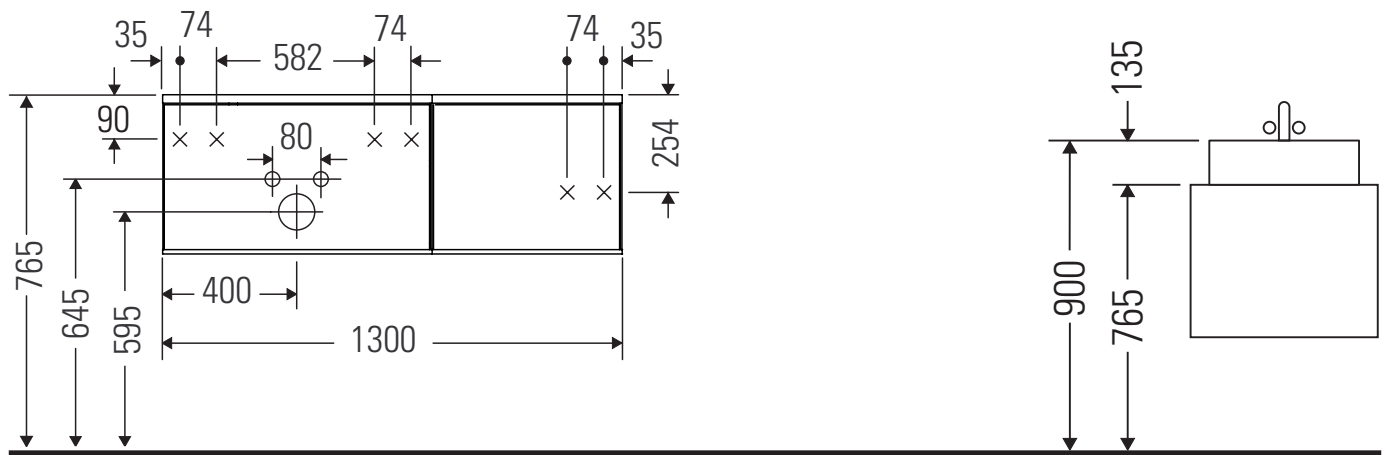

Zencha

ZE 4828

Mounting instructions

Zencha

Instructions for use

The bathroom furniture range complies with the standards and guidelines applicable at the time of delivery and is designed for use in bathrooms. Direct contact with water should be avoided, for example, when showering.