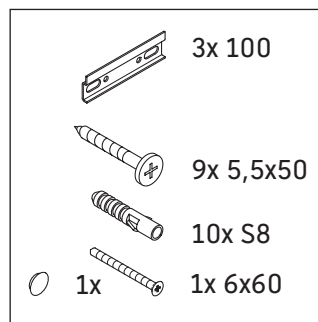

Zencha

ZE 4829

Mounting instructions

Zencha

Instructions for use

The bathroom furniture range complies with the standards and guidelines applicable at the time of delivery and is designed for use in bathrooms. Direct contact with water should be avoided, for example, when showering.