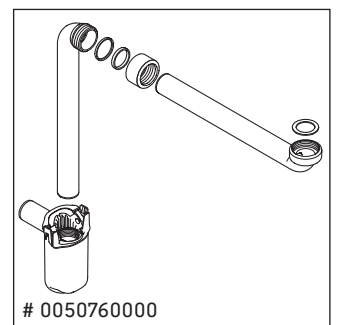

Zencha

ZE 4829

Mounting instructions

Zencha

Instructions for use

The bathroom furniture range complies with the standards and guidelines applicable at the time of delivery and is designed for use in bathrooms. Direct contact with water should be avoided, for example, when showering.