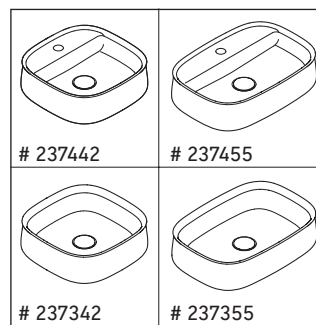

Zencha

ZE 4829

Mounting instructions

Zencha

Instructions for use

The bathroom furniture range complies with the standards and guidelines applicable at the time of delivery and is designed for use in bathrooms. Direct contact with water should be avoided, for example, when showering.