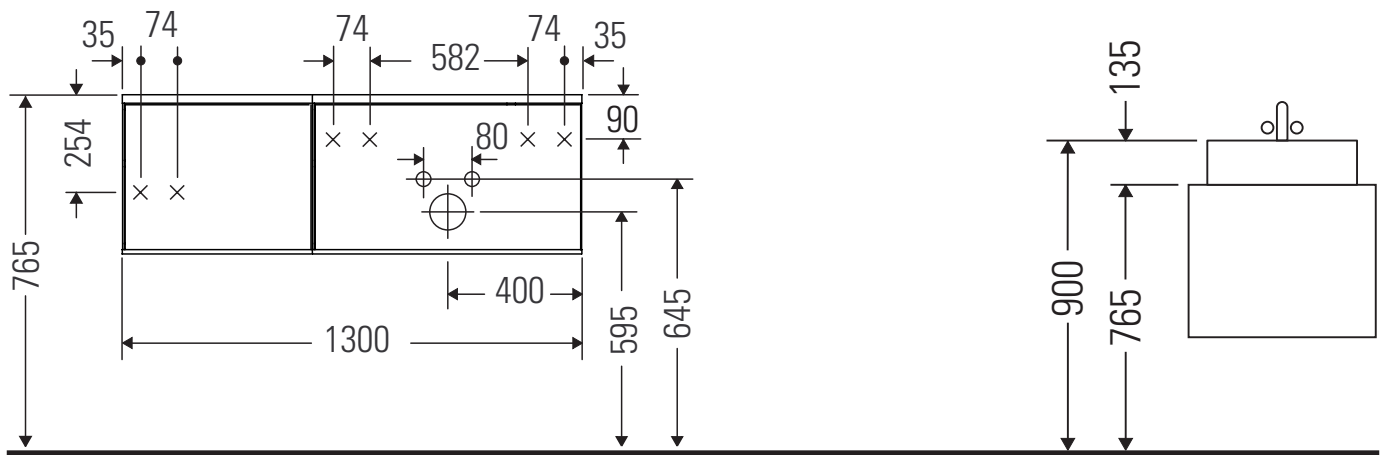

Zencha

ZE 4829

Mounting instructions

Zencha

Instructions for use

The bathroom furniture range complies with the standards and guidelines applicable at the time of delivery and is designed for use in bathrooms. Direct contact with water should be avoided, for example, when showering.