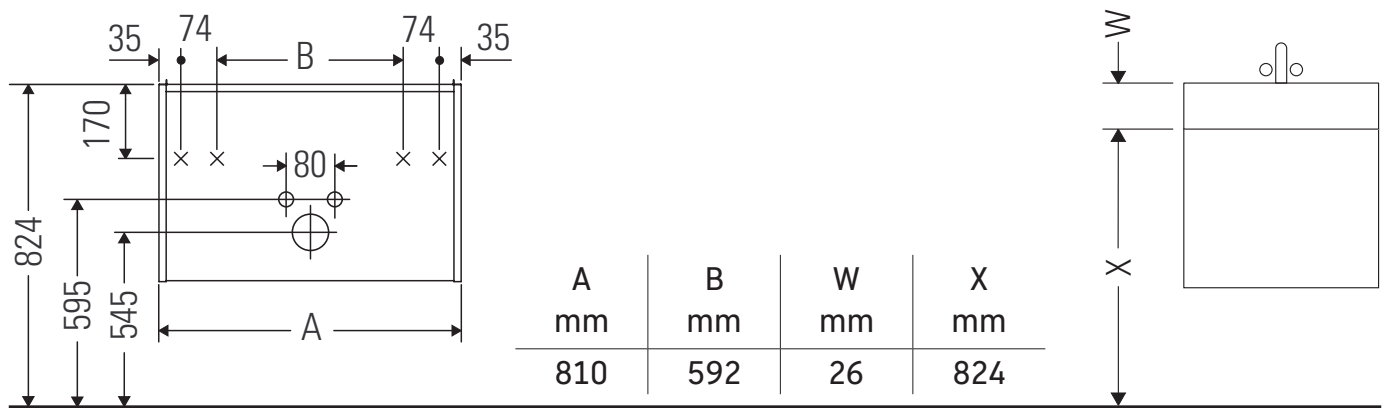

Ketho.2

K2 5056

Mounting instructions

ME by Starck # 234283

Instructions for use

The bathroom furniture range complies with the standards and guidelines applicable at the time of delivery and is designed for use in bathrooms. Direct contact with water should be avoided, for example, when showering.