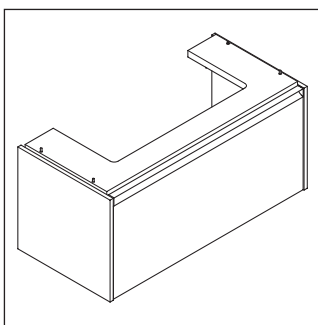

Ketho.2

K2 5077

Mounting instructions

A	B	W	X
mm	mm	mm	mm
784	566	135	718

Vero Air # 235080

Instructions for use

The bathroom furniture range complies with the standards and guidelines applicable at the time of delivery and is designed for use in bathrooms. Direct contact with water should be avoided, for example, when showering.