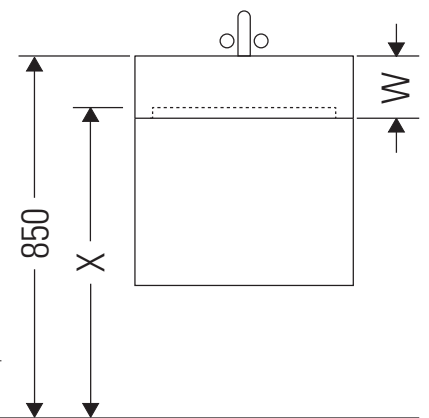

Ketho.2

K2 5077

Mounting instructions

A	B	W	X
mm	mm	mm	mm
784	566	135	718

Vero Air # 235080

Instructions for use

The bathroom furniture range complies with the standards and guidelines applicable at the time of delivery and is designed for use in bathrooms. Direct contact with water should be avoided, for example, when showering.