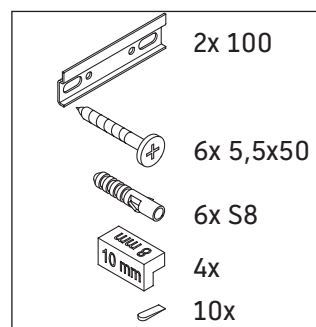

Ketho.2

K2 5077

Mounting instructions

A	B	W	X
mm	mm	mm	mm
784	566	135	718

Vero Air # 235080

Instructions for use

The bathroom furniture range complies with the standards and guidelines applicable at the time of delivery and is designed for use in bathrooms. Direct contact with water should be avoided, for example, when showering.