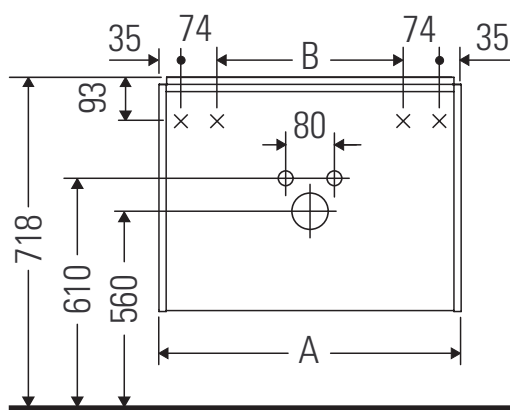

Ketho.2

K2 5077

Mounting instructions

A	B	W	X
mm	mm	mm	mm
784	566	135	718

Vero Air # 235080

Instructions for use

The bathroom furniture range complies with the standards and guidelines applicable at the time of delivery and is designed for use in bathrooms. Direct contact with water should be avoided, for example, when showering.