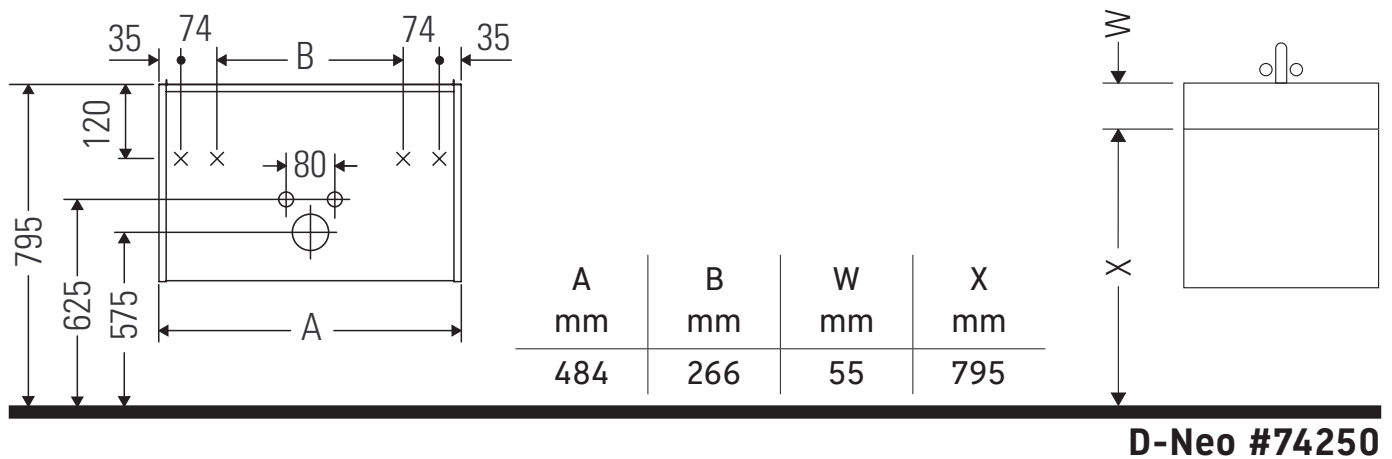

Ketho.2

K2 5080

Mounting instructions

Instructions for use

The bathroom furniture range complies with the standards and guidelines applicable at the time of delivery and is designed for use in bathrooms. Direct contact with water should be avoided, for example, when showering.