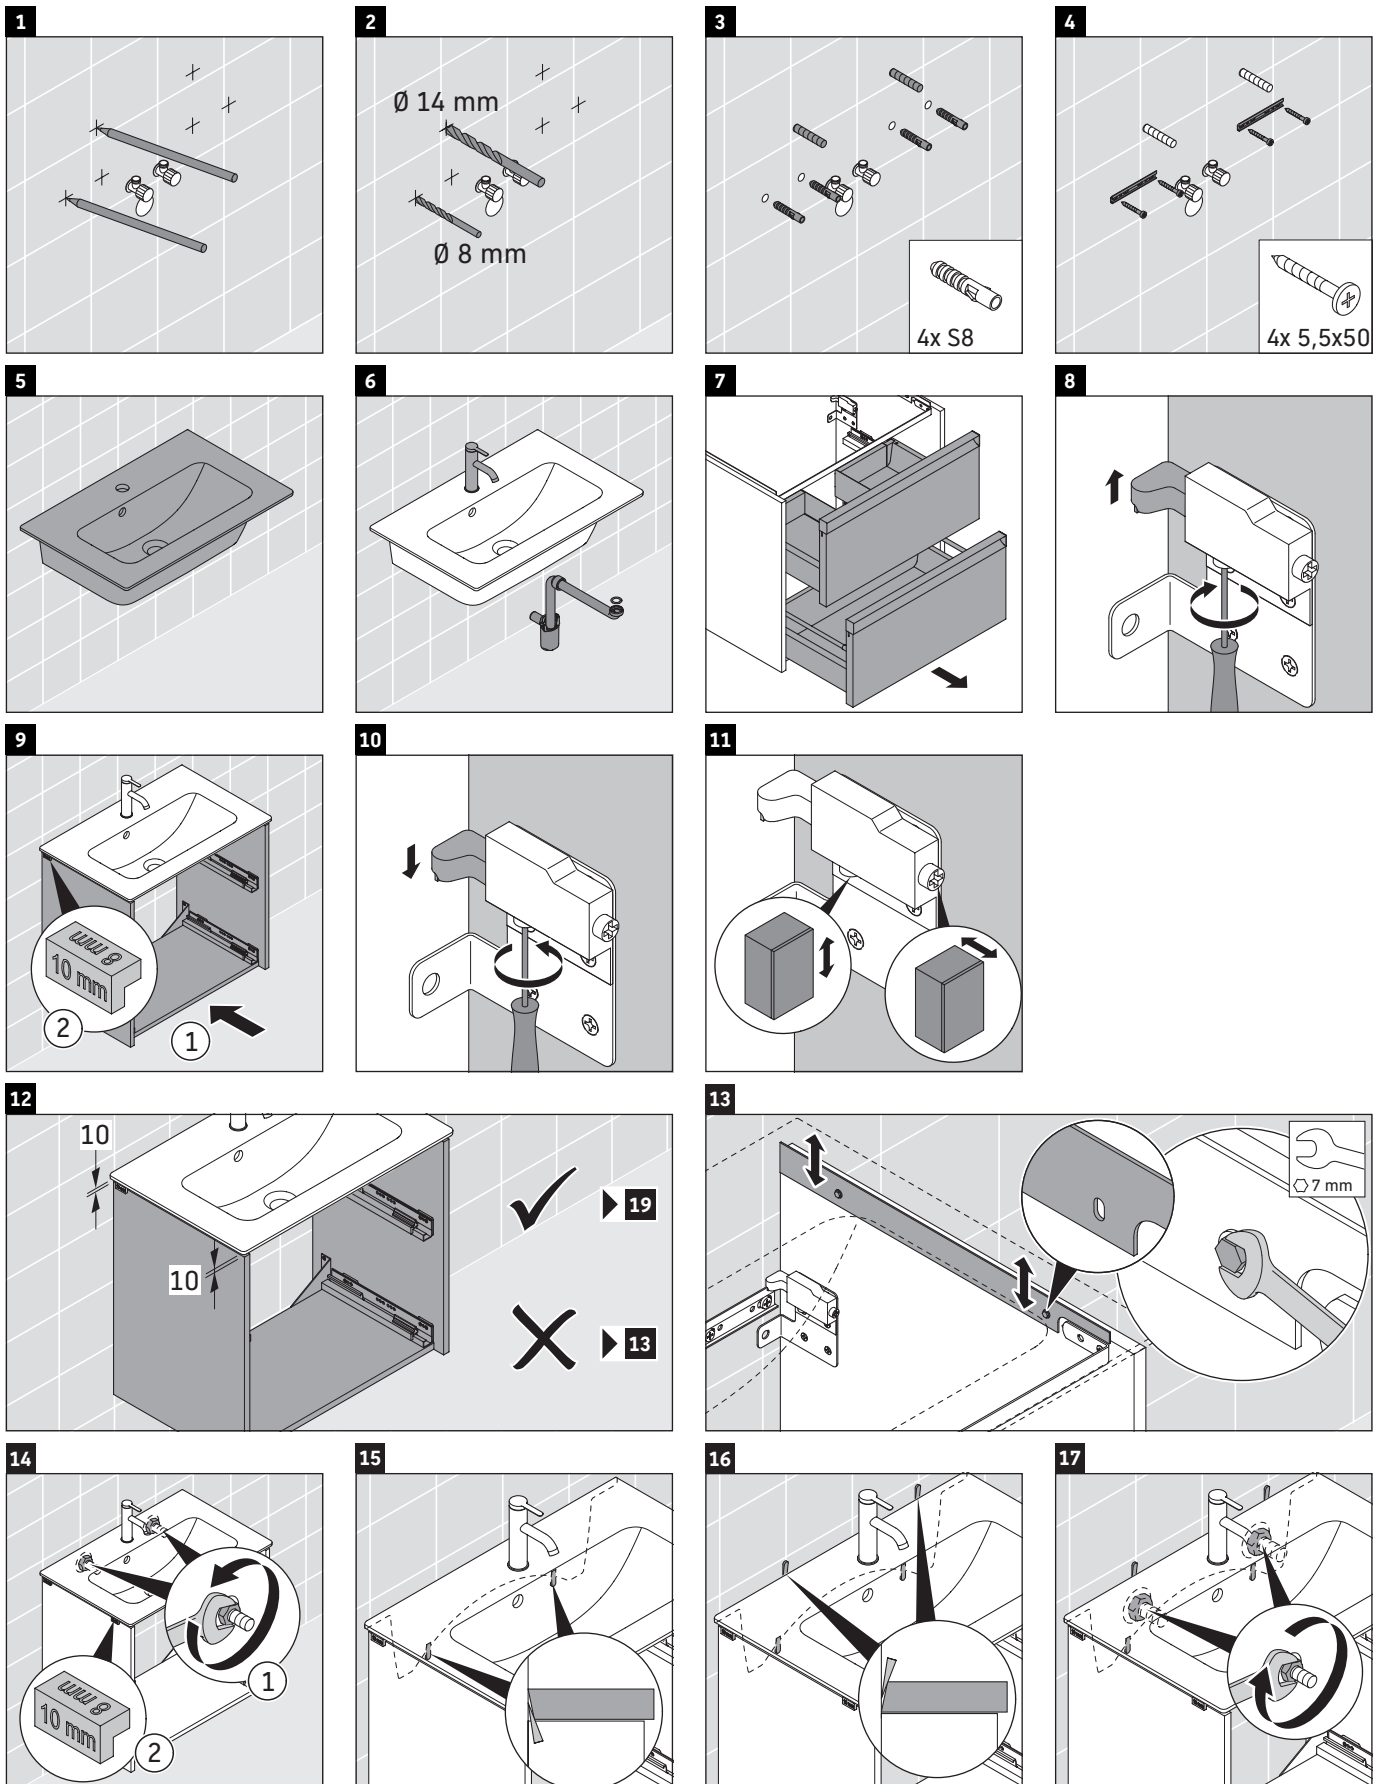

Duravit AG, Werderstr. 36, 78132 Hornberg, Germany, Phone +49 78 33 700, Fax +49 78 33 70 289, info@duravit.de, www.duravit.de