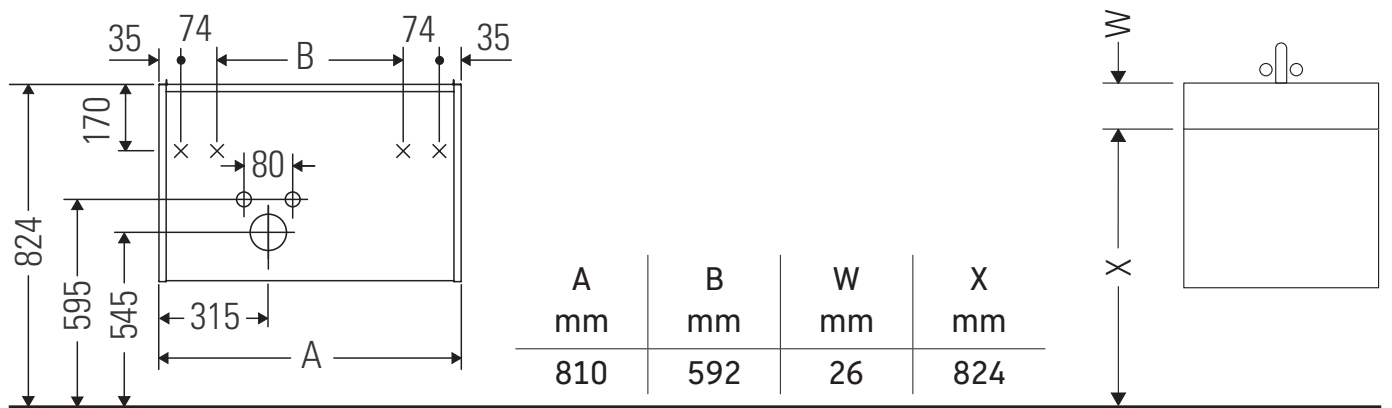

Ketho.2

K2 5267

Mounting instructions

ME by Starck # 234583

Instructions for use

The bathroom furniture range complies with the standards and guidelines applicable at the time of delivery and is designed for use in bathrooms. Direct contact with water should be avoided, for example, when showering.