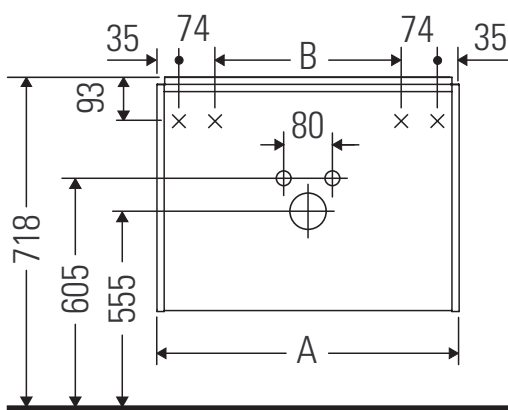

Ketho.2

K2 5278

Mounting instructions

A	B	W	X
mm	mm	mm	mm
984	766	135	718

Vero Air # 235010

Instructions for use

The bathroom furniture range complies with the standards and guidelines applicable at the time of delivery and is designed for use in bathrooms. Direct contact with water should be avoided, for example, when showering.