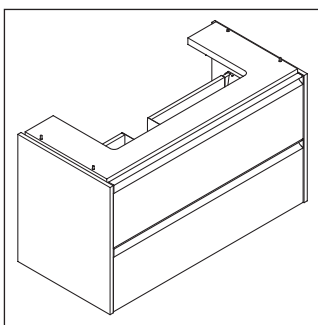

Ketho.2

K2 5278

Mounting instructions

A	B	W	X
mm	mm	mm	mm
984	766	135	718

Vero Air # 235010

Instructions for use

The bathroom furniture range complies with the standards and guidelines applicable at the time of delivery and is designed for use in bathrooms. Direct contact with water should be avoided, for example, when showering.