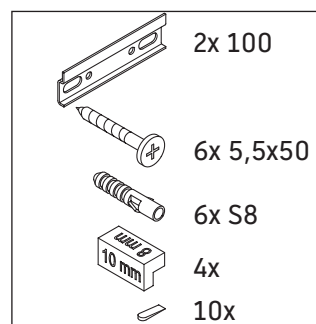

Ketho.2

K2 5278

Mounting instructions

A	B	W	X
mm	mm	mm	mm
984	766	135	718

Vero Air # 235010

Instructions for use

The bathroom furniture range complies with the standards and guidelines applicable at the time of delivery and is designed for use in bathrooms. Direct contact with water should be avoided, for example, when showering.