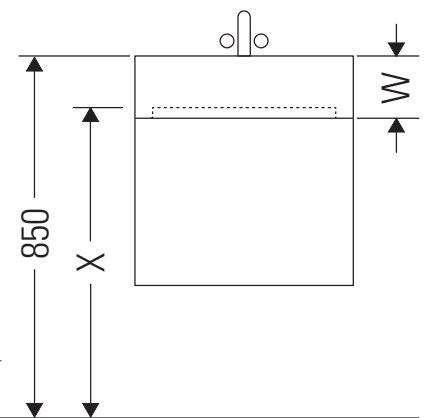

Ketho.2

K2 5278

Mounting instructions

A	B	W	X
mm	mm	mm	mm
984	766	135	718

Vero Air # 235010

Instructions for use

The bathroom furniture range complies with the standards and guidelines applicable at the time of delivery and is designed for use in bathrooms. Direct contact with water should be avoided, for example, when showering.