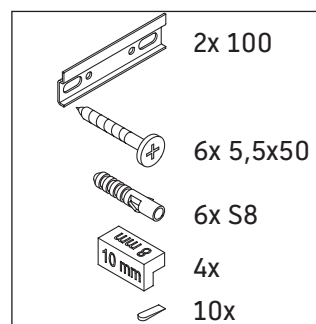

Ketho.2

K2 5280

Mounting instructions

Instructions for use

The bathroom furniture range complies with the standards and guidelines applicable at the time of delivery and is designed for use in bathrooms. Direct contact with water should be avoided, for example, when showering.