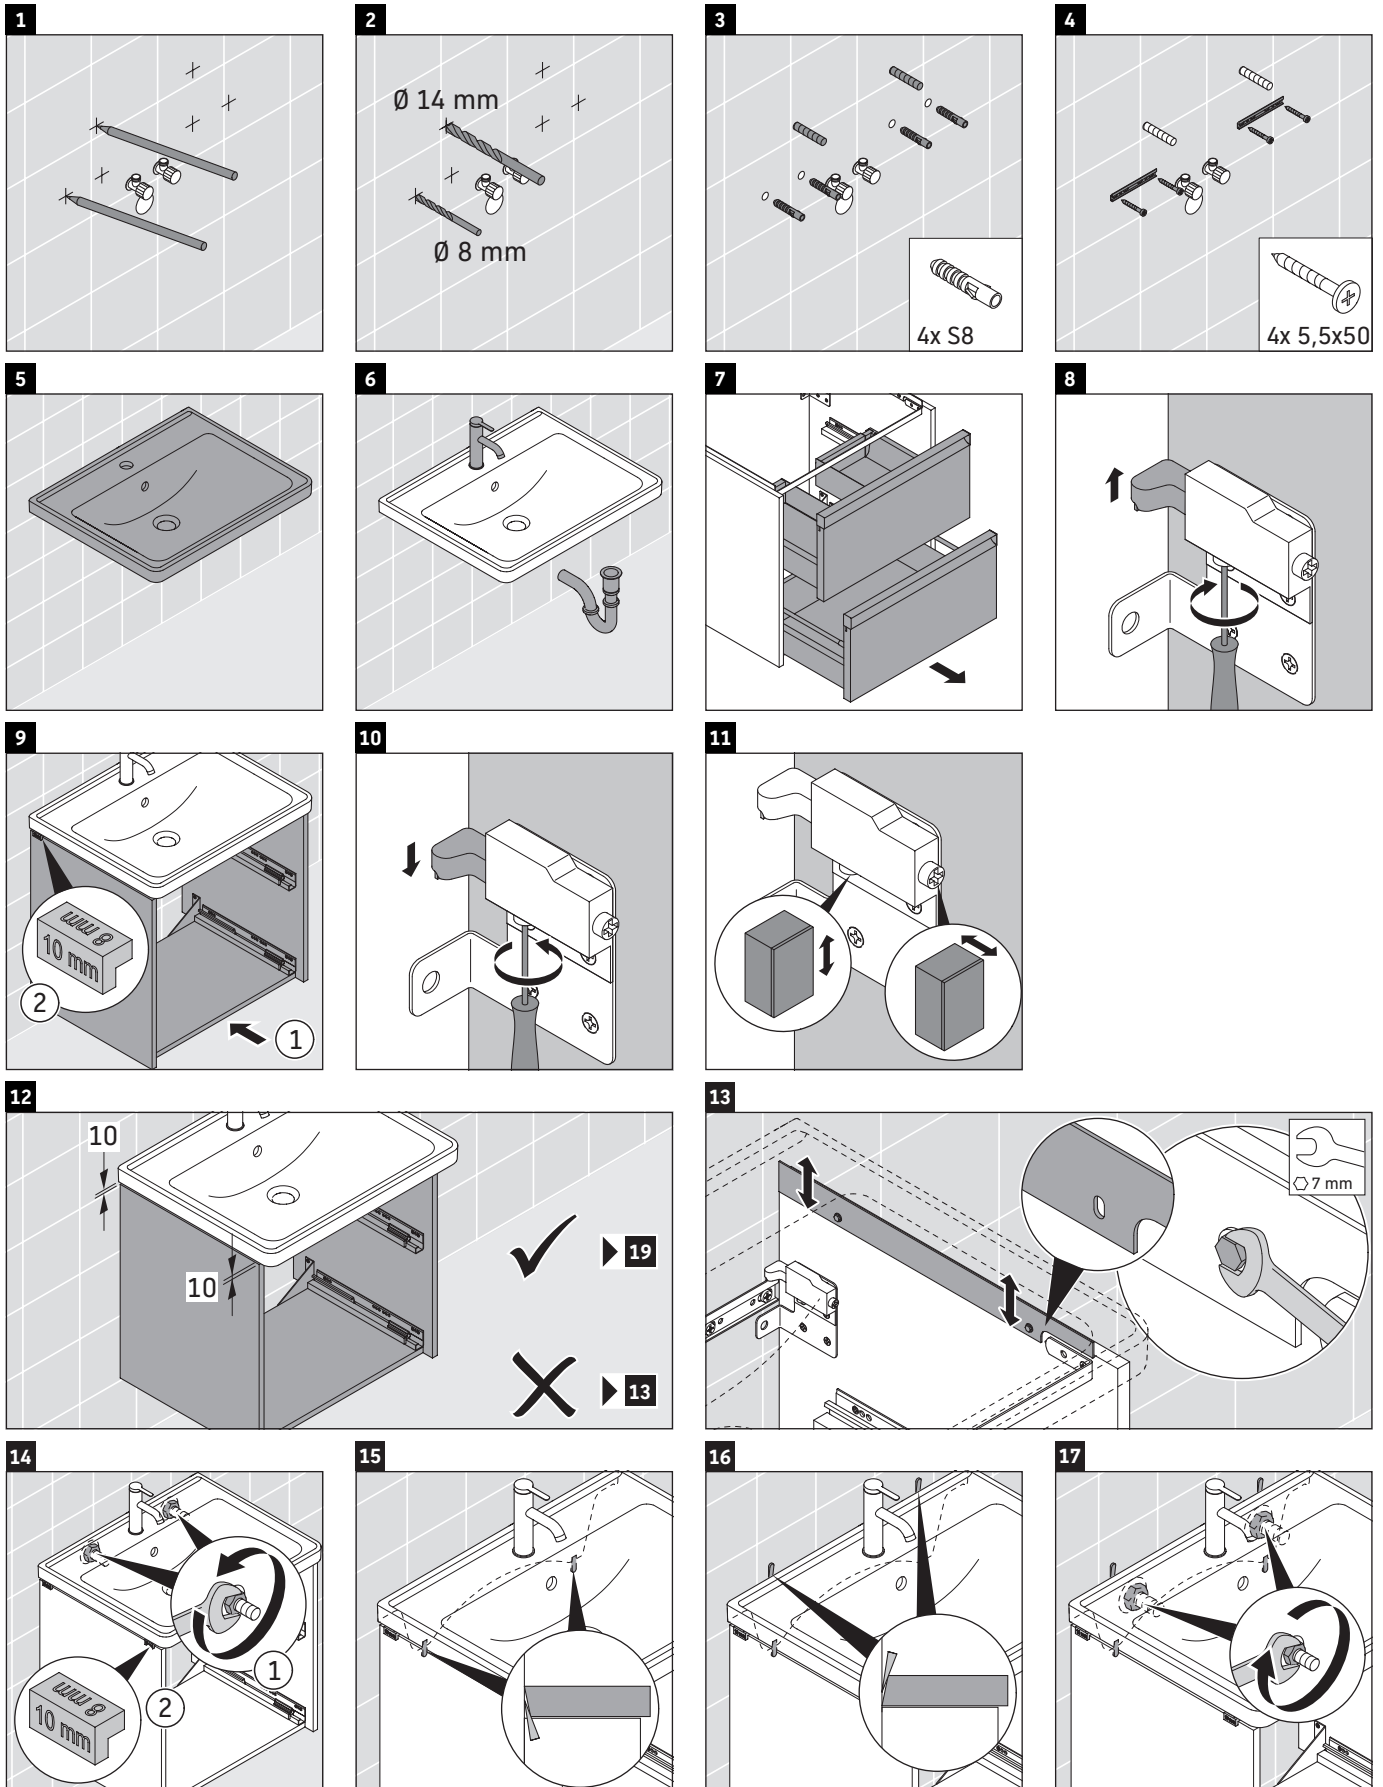

Order no. K25280/22.03.1