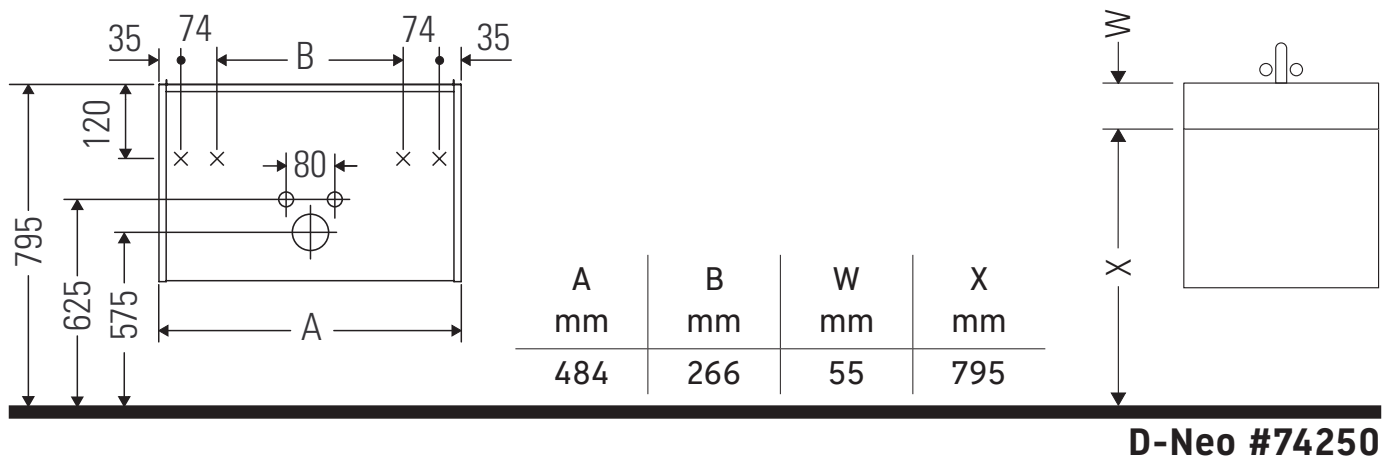

Ketho.2

K2 5280

Mounting instructions

Instructions for use

The bathroom furniture range complies with the standards and guidelines applicable at the time of delivery and is designed for use in bathrooms. Direct contact with water should be avoided, for example, when showering.