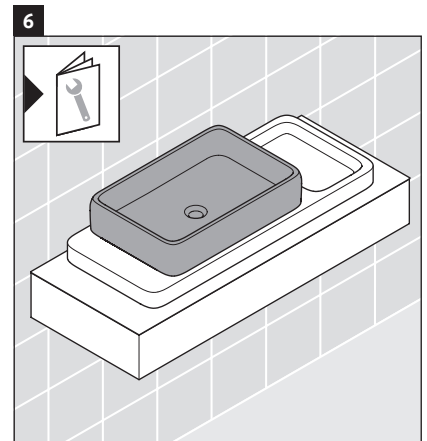

Qatego

QA 4699

Mounting instructions

Instructions for use

The bathroom furniture range complies with the standards and guidelines applicable at the time of delivery and is designed for use in bathrooms. Direct contact with water should be avoided, for example, when showering.

We reserve the right to make technical improvements and design modifications to the products illustrated.

Qatego

QA 4699

Mounting instructions

Instructions for use

The bathroom furniture range complies with the standards and guidelines applicable at the time of delivery and is designed for use in bathrooms. Direct contact with water should be avoided, for example, when showering.