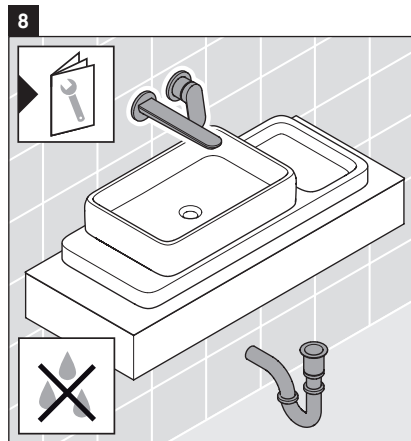

Qatego

QA 4699

Mounting instructions

Instructions for use

The bathroom furniture range complies with the standards and guidelines applicable at the time of delivery and is designed for use in bathrooms. Direct contact with water should be avoided, for example, when showering.

We reserve the right to make technical improvements and design modifications to the products illustrated.

Qatego

QA 4699

Mounting instructions

Instructions for use

The bathroom furniture range complies with the standards and guidelines applicable at the time of delivery and is designed for use in bathrooms. Direct contact with water should be avoided, for example, when showering.