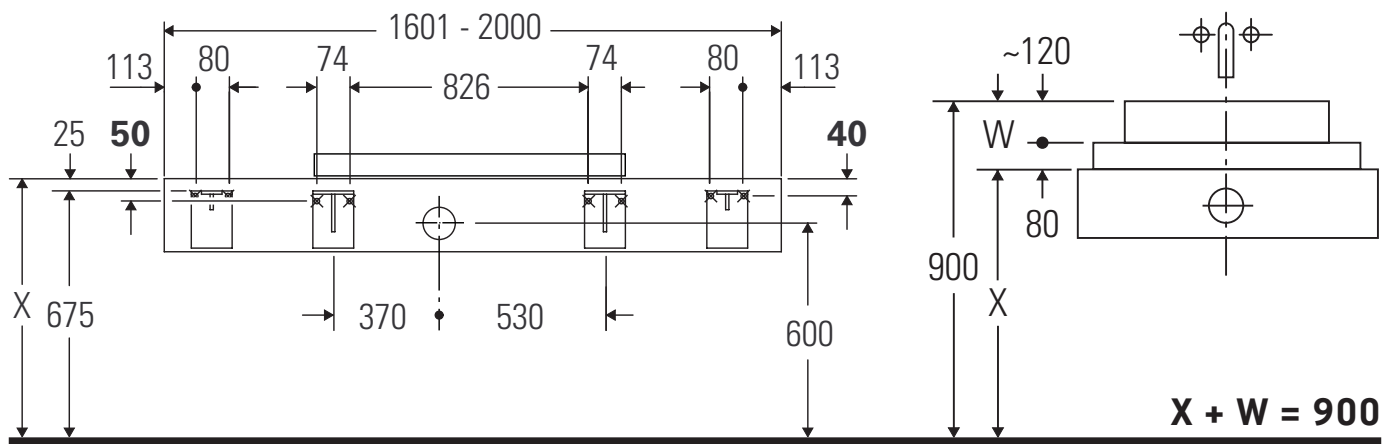

Qatego

QA 4699

Mounting instructions

Instructions for use

The bathroom furniture range complies with the standards and guidelines applicable at the time of delivery and is designed for use in bathrooms. Direct contact with water should be avoided, for example, when showering.

We reserve the right to make technical improvements and design modifications to the products illustrated.