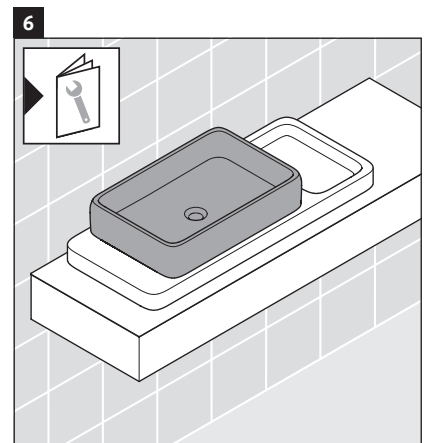

Qatego

QA 4699

Mounting instructions

Instructions for use

The bathroom furniture range complies with the standards and guidelines applicable at the time of delivery and is designed for use in bathrooms. Direct contact with water should be avoided, for example, when showering.

We reserve the right to make technical improvements and design modifications to the products illustrated.

Qatego

QA 4699

Mounting instructions

Instructions for use

The bathroom furniture range complies with the standards and guidelines applicable at the time of delivery and is designed for use in bathrooms. Direct contact with water should be avoided, for example, when showering.