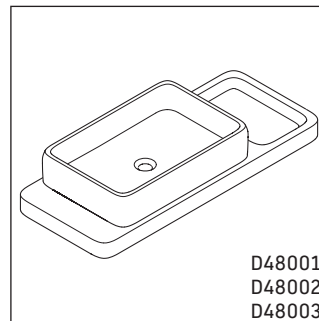

Qatego

QA 4699

Mounting instructions

Instructions for use

The bathroom furniture range complies with the standards and guidelines applicable at the time of delivery and is designed for use in bathrooms. Direct contact with water should be avoided, for example, when showering.