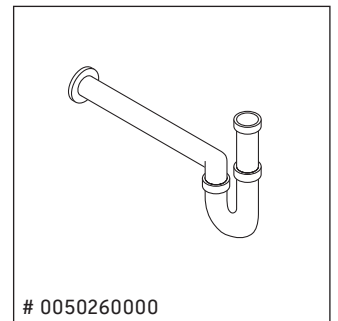

Qatego

QA 4699

Mounting instructions

Instructions for use

The bathroom furniture range complies with the standards and guidelines applicable at the time of delivery and is designed for use in bathrooms. Direct contact with water should be avoided, for example, when showering.