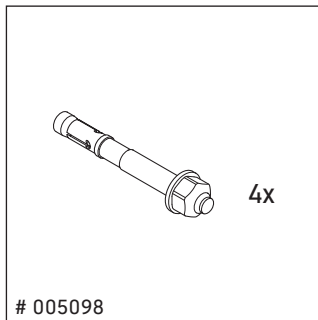

Qatego

QA 4699

Mounting instructions

Instructions for use

The bathroom furniture range complies with the standards and guidelines applicable at the time of delivery and is designed for use in bathrooms. Direct contact with water should be avoided, for example, when showering.

We reserve the right to make technical improvements and design modifications to the products illustrated.