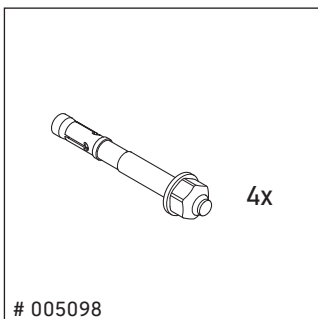

Qatego

QA 4699

Mounting instructions

Instructions for use

The bathroom furniture range complies with the standards and guidelines applicable at the time of delivery and is designed for use in bathrooms. Direct contact with water should be avoided, for example, when showering.