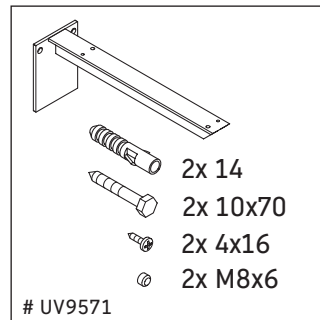

Qatego

QA 4699

Mounting instructions

Instructions for use

The bathroom furniture range complies with the standards and guidelines applicable at the time of delivery and is designed for use in bathrooms. Direct contact with water should be avoided, for example, when showering.

We reserve the right to make technical improvements and design modifications to the products illustrated.