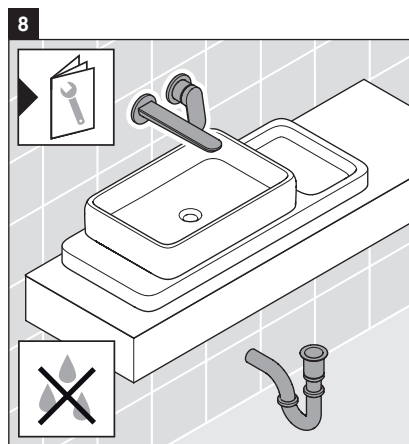

Qatego

QA 4699

Mounting instructions

Instructions for use

The bathroom furniture range complies with the standards and guidelines applicable at the time of delivery and is designed for use in bathrooms. Direct contact with water should be avoided, for example, when showering.

We reserve the right to make technical improvements and design modifications to the products illustrated.

Qatego

QA 4699

Mounting instructions

Instructions for use

The bathroom furniture range complies with the standards and guidelines applicable at the time of delivery and is designed for use in bathrooms. Direct contact with water should be avoided, for example, when showering.