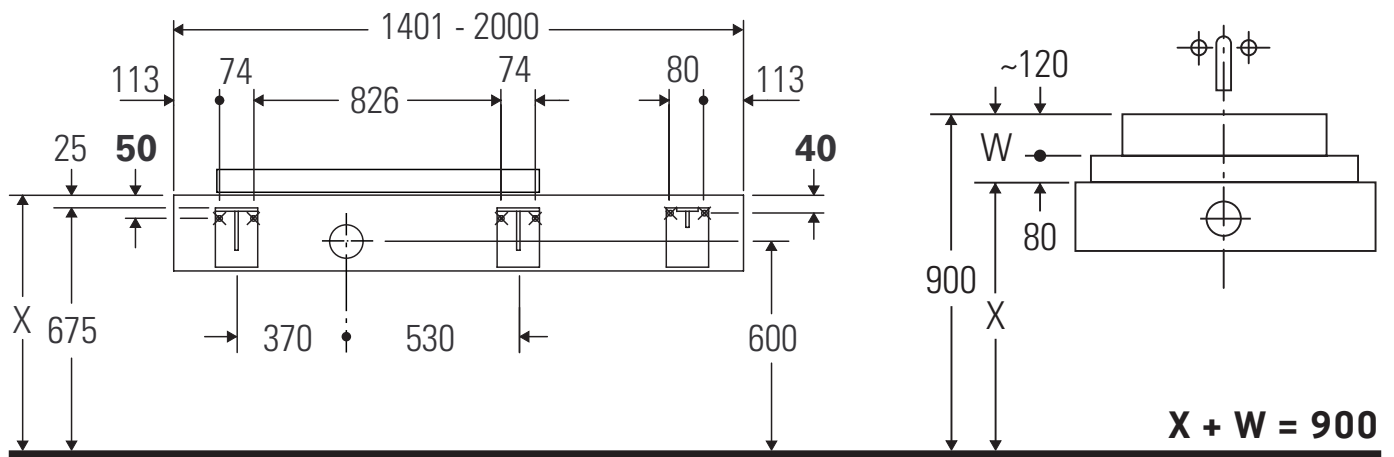

Qatego

QA 4699

Mounting instructions

Instructions for use

The bathroom furniture range complies with the standards and guidelines applicable at the time of delivery and is designed for use in bathrooms. Direct contact with water should be avoided, for example, when showering.

We reserve the right to make technical improvements and design modifications to the products illustrated.