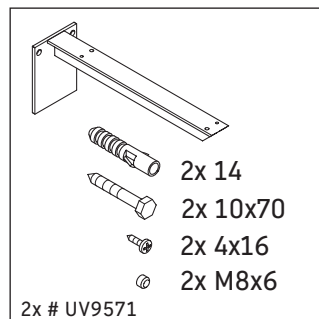

Qatego

QA 4699

Mounting instructions

Instructions for use

The bathroom furniture range complies with the standards and guidelines applicable at the time of delivery and is designed for use in bathrooms. Direct contact with water should be avoided, for example, when showering.

We reserve the right to make technical improvements and design modifications to the products illustrated.