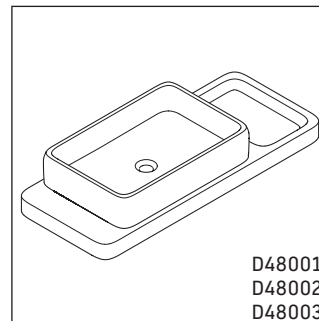

Qatego

QA 4699

Mounting instructions

Instructions for use

The bathroom furniture range complies with the standards and guidelines applicable at the time of delivery and is designed for use in bathrooms. Direct contact with water should be avoided, for example, when showering.

We reserve the right to make technical improvements and design modifications to the products illustrated.