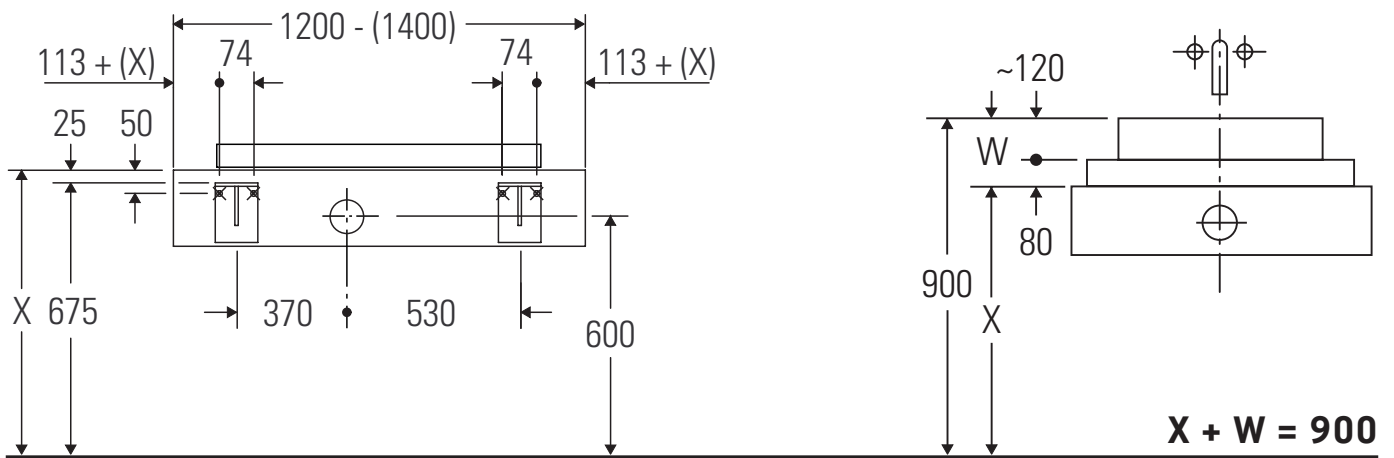

Qatego

QA 4699

Mounting instructions

Instructions for use

The bathroom furniture range complies with the standards and guidelines applicable at the time of delivery and is designed for use in bathrooms. Direct contact with water should be avoided, for example, when showering.