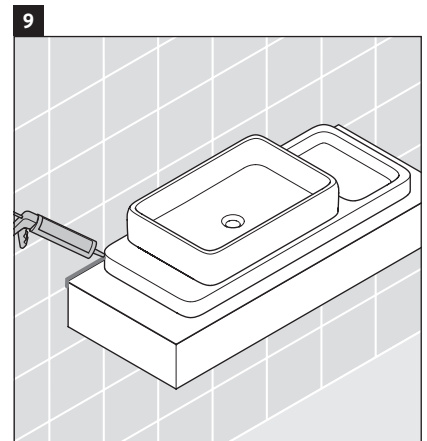

Qatego

QA 4699

Mounting instructions

Instructions for use

The bathroom furniture range complies with the standards and guidelines applicable at the time of delivery and is designed for use in bathrooms. Direct contact with water should be avoided, for example, when showering.

We reserve the right to make technical improvements and design modifications to the products illustrated.

Qatego

QA 4699

Mounting instructions

Instructions for use

The bathroom furniture range complies with the standards and guidelines applicable at the time of delivery and is designed for use in bathrooms. Direct contact with water should be avoided, for example, when showering.