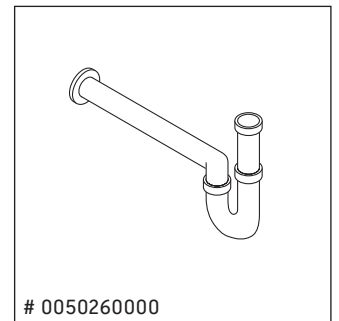

Qatego

QA 4699

Mounting instructions

Instructions for use

The bathroom furniture range complies with the standards and guidelines applicable at the time of delivery and is designed for use in bathrooms. Direct contact with water should be avoided, for example, when showering.

We reserve the right to make technical improvements and design modifications to the products illustrated.