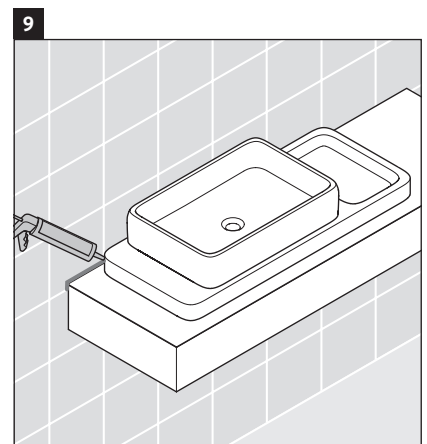

Qatego

QA 4699

Mounting instructions

Instructions for use

The bathroom furniture range complies with the standards and guidelines applicable at the time of delivery and is designed for use in bathrooms. Direct contact with water should be avoided, for example, when showering.

We reserve the right to make technical improvements and design modifications to the products illustrated.

Qatego

QA 4699

Mounting instructions

Instructions for use

The bathroom furniture range complies with the standards and guidelines applicable at the time of delivery and is designed for use in bathrooms. Direct contact with water should be avoided, for example, when showering.