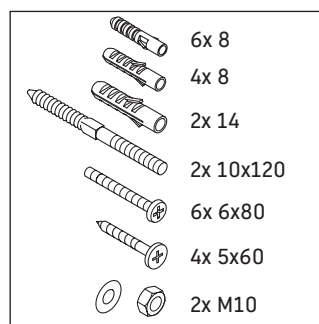

Qatego

QA 4797

Mounting instructions

Instructions for use

The bathroom furniture range complies with the standards and guidelines applicable at the time of delivery and is designed for use in bathrooms. Direct contact with water should be avoided, for example, when showering.