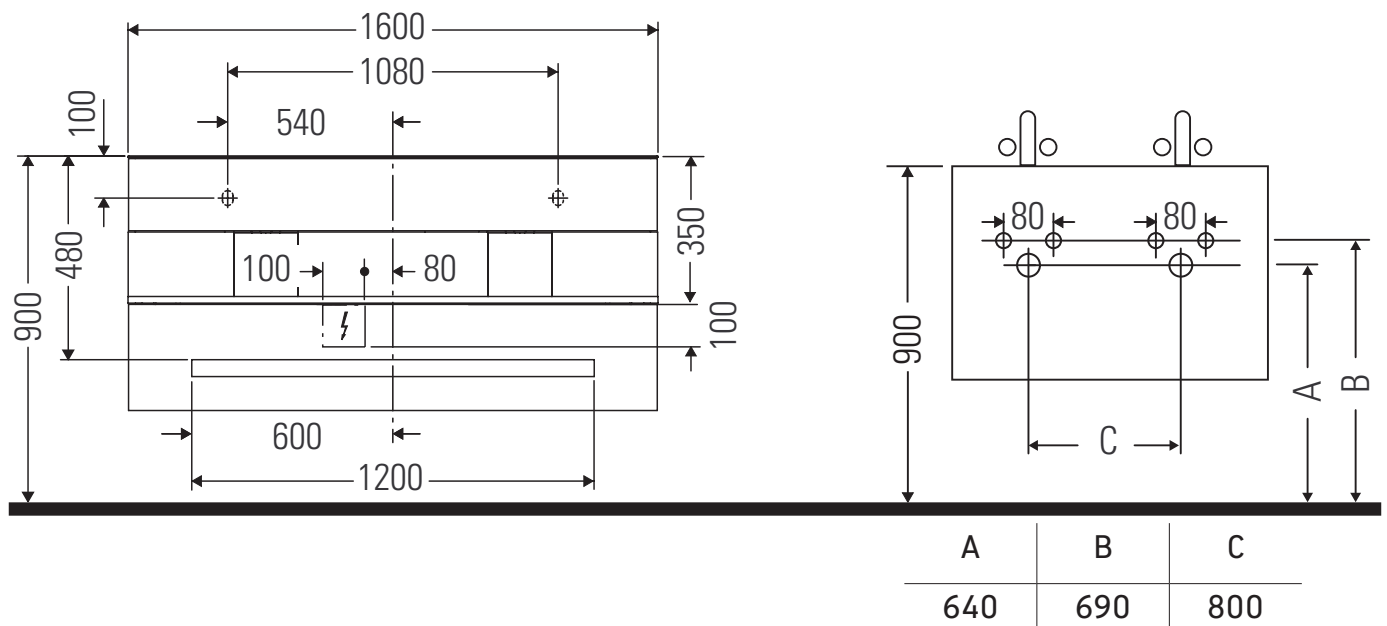

Qatego

QA 4797

Mounting instructions

Instructions for use

The bathroom furniture range complies with the standards and guidelines applicable at the time of delivery and is designed for use in bathrooms. Direct contact with water should be avoided, for example, when showering.