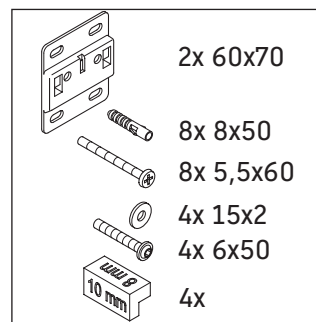

## Mounting instructions

**Aurena # 238980**