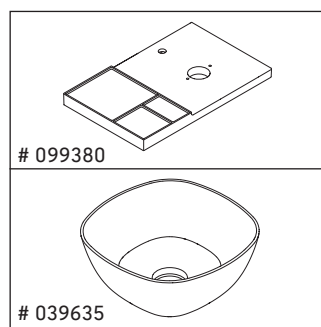

Aurena

AU 4579

Mounting instructions

Aurena # 099380, # 039635

Instructions for use

The bathroom furniture range complies with the standards and guidelines applicable at the time of delivery and is designed for use in bathrooms. Direct contact with water should be avoided, for example, when showering.