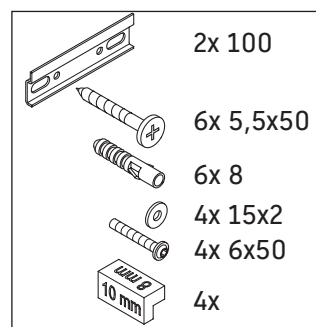

Aurena

AU 4579

Mounting instructions

Aurena # 099380, # 039635

Instructions for use

The bathroom furniture range complies with the standards and guidelines applicable at the time of delivery and is designed for use in bathrooms. Direct contact with water should be avoided, for example, when showering.