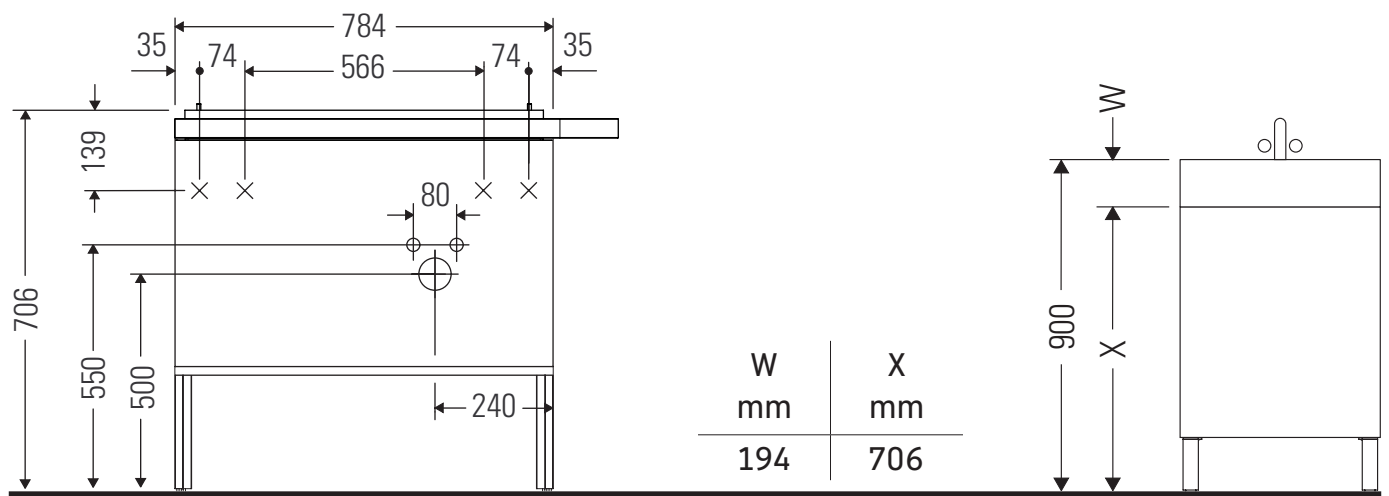

Aurena

AU 4579

Mounting instructions

Aurena # 099380, # 039635

Instructions for use

The bathroom furniture range complies with the standards and guidelines applicable at the time of delivery and is designed for use in bathrooms. Direct contact with water should be avoided, for example, when showering.