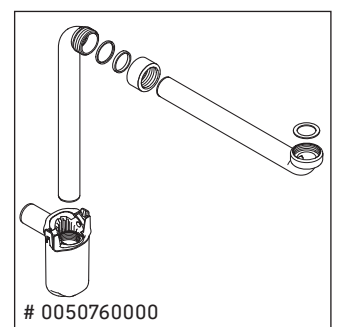

Aurena

AU 4579

Mounting instructions

Aurena # 099380, # 039635

Instructions for use

The bathroom furniture range complies with the standards and guidelines applicable at the time of delivery and is designed for use in bathrooms. Direct contact with water should be avoided, for example, when showering.