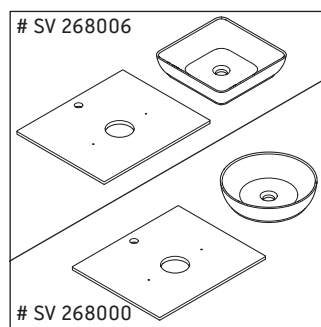

Sivida

SV 6974

Mounting instructions

Sivida # 268000 + 268006

Instructions for use

The bathroom furniture range complies with the standards and guidelines applicable at the time of delivery and is designed for use in bathrooms. Direct contact with water should be avoided, for example, when showering.