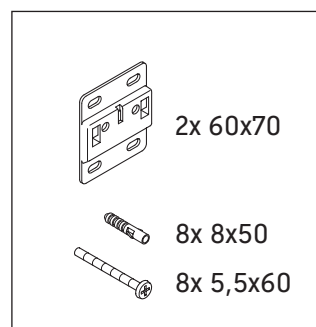

Sivida

SV 6974

Mounting instructions

Sivida # 268000 + 268006

Instructions for use

The bathroom furniture range complies with the standards and guidelines applicable at the time of delivery and is designed for use in bathrooms. Direct contact with water should be avoided, for example, when showering.